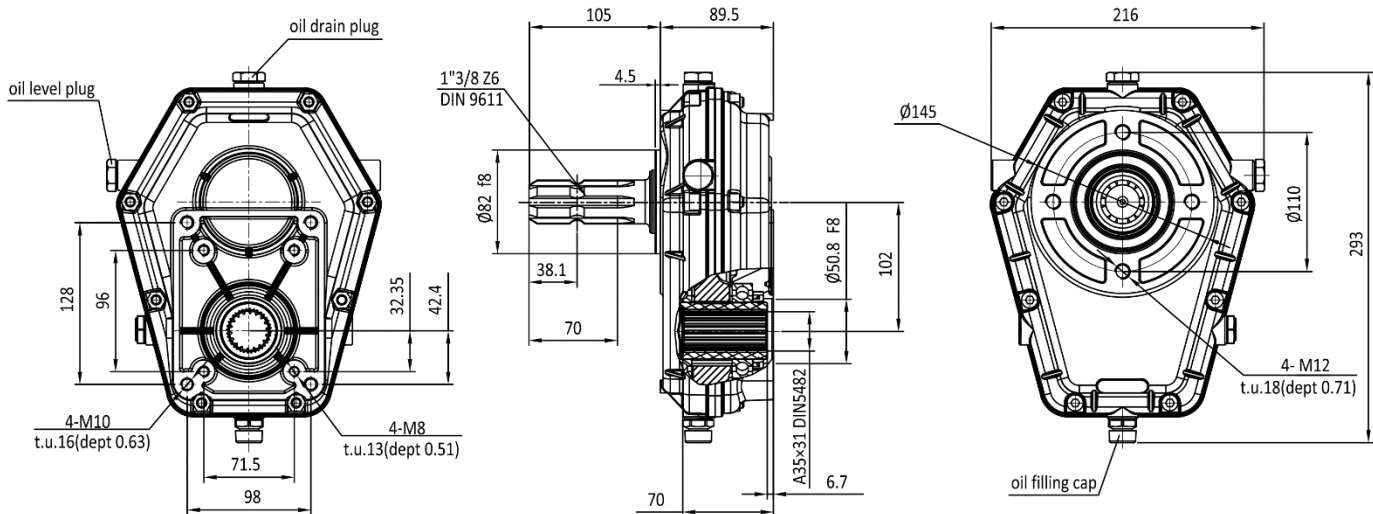

DATASHEET – DIMENZIJE

Connection:	Female - 1" 3/8
Revolution:	max. 3000 rpm
Input torque:	437 Nm
Output torque:	115 Nm
Input revolution:	540 rpm
Output revolution:	1836 rpm
For loads:	20 kW
Transmission ratio:	1:3,8